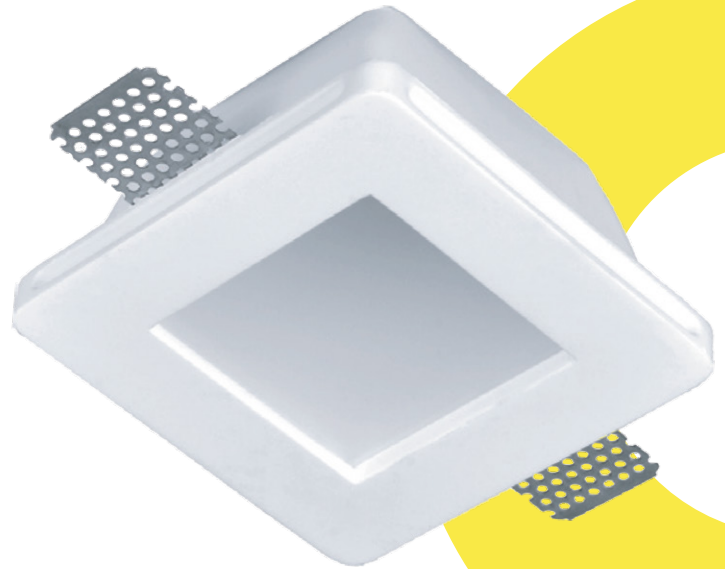

MAVERICK SPOT LIGHT

TECHNICAL SHEET
KL-SP00013

KEYLIGHT

SPAIN

PRODUCTOS DE ILUMINACION

DRAWING

120

48

 123x123 mm

SPECIFICATIONS

Product Code	KL-SP00013
Power	GU10/MR16
Input	220-240V
Material	Gypsum
Dimensions	120mm*120mm*48mm
Cut-out	123mm*123mm